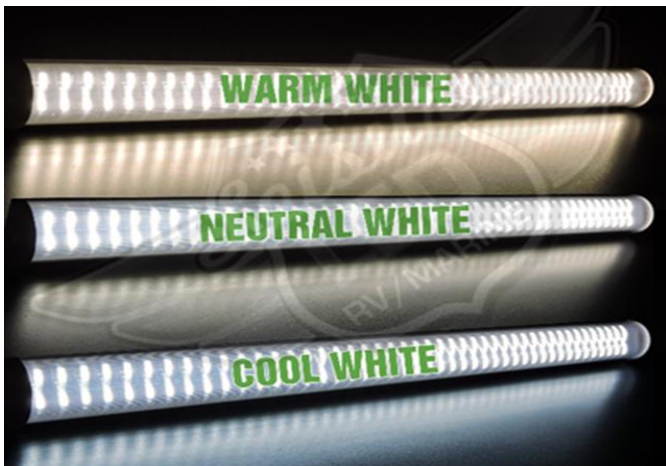

Recessed lights, porch and compartment lights, and the scare light are **ONLY** available in Cool White. Fixture lights are **ONLY** available in Natural White. The tube lights are available in Warm White, Neutral White, and Cool White.